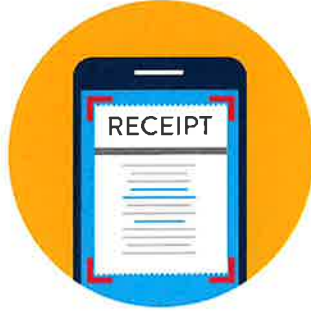

# EARN CASH FOR OUR SCHOOL

NO MORE CLIPPING. ALL YOU NEED IS YOUR SMARTPHONE.

The NEW and improved Box Tops mobile app uses state-of-the-art technology to scan your store receipt, find participating products and instantly add Box Tops to our school's earnings online.

### SCAN YOUR RECEIPT

Use the app to snap a photo of your receipt within 14 days of purchase.